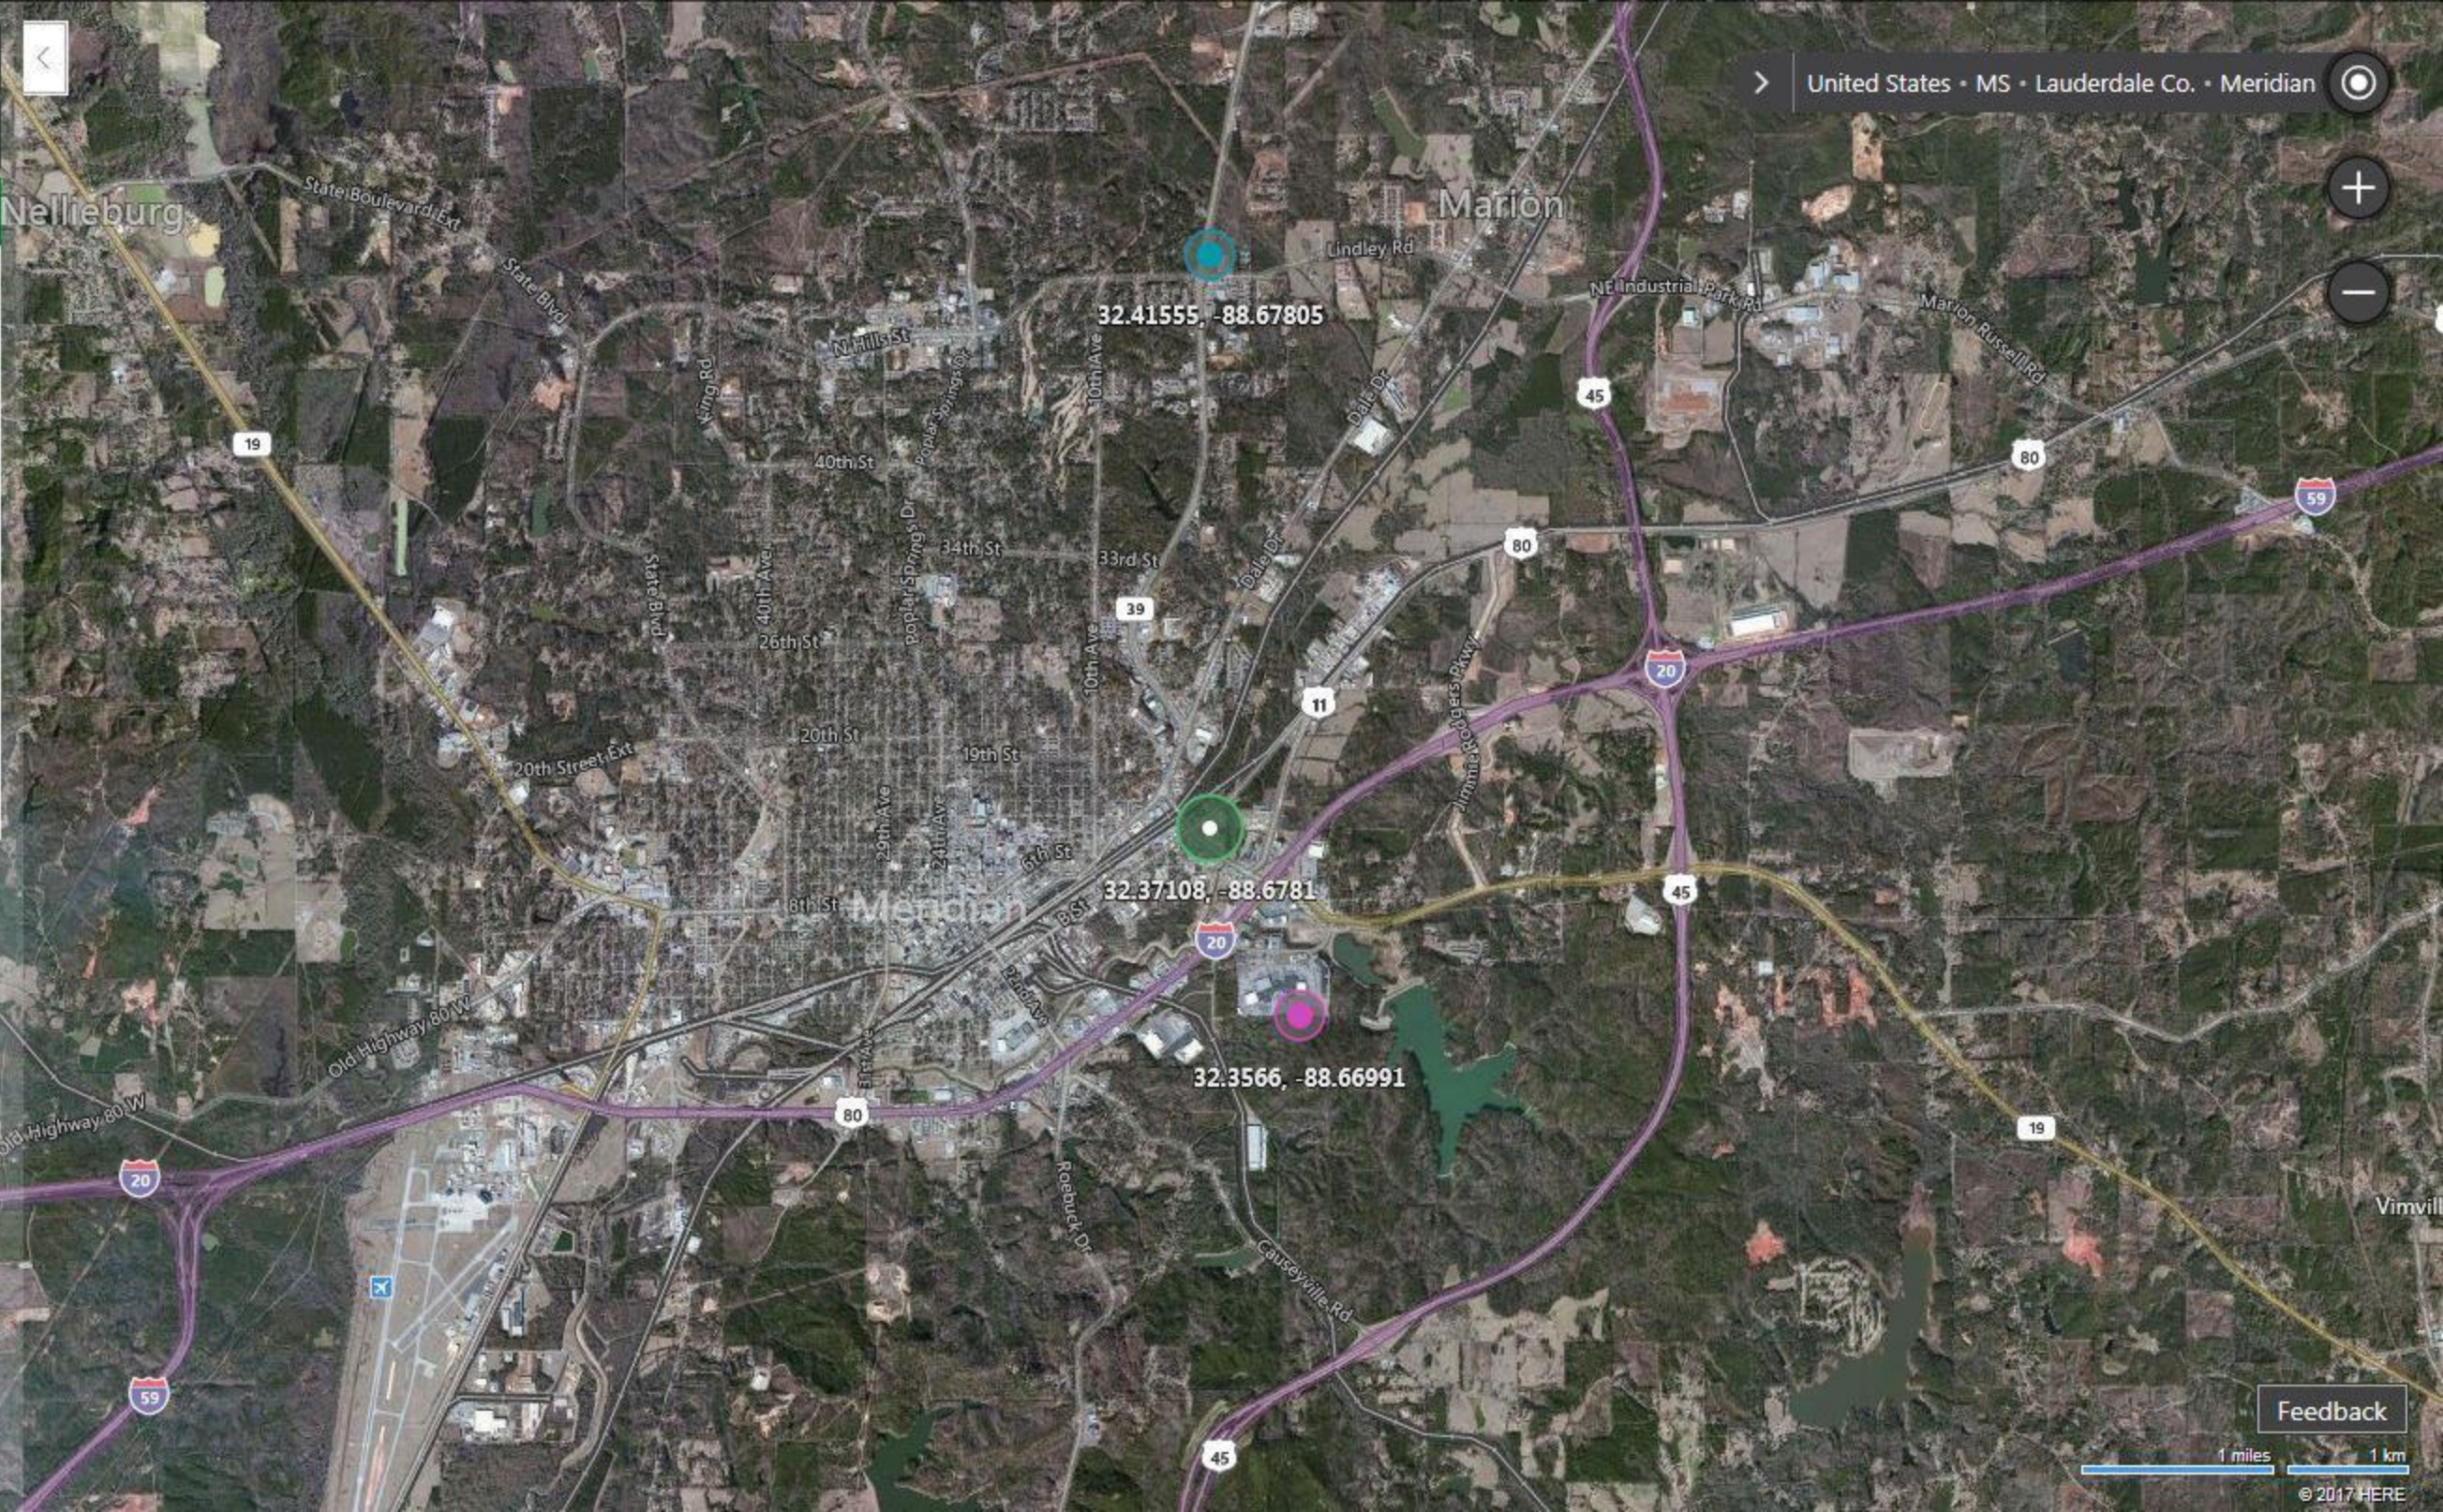

📍 32.3566, -88.66991 ⋮ ✕
📍 32.41555, -88.67805 ⋮ ✕
📍 32.37108, -88.6781 ⋮ ✕

🗺️ Directions 🔗 Share ★ Save

32.37108, -88.6781 ✎

Nearby

- Coffee Shops
- Gas Stations
- Restaurants
- Hotels
- Grocery Stores
- Nearby Transit
- Search

United States · MS · Lauderdale Co. · Meridian
 32.371078, -88.678101

➤ United States · MS · Lauderdale Co. · Meridian 📍

Feedback

1 miles 1 km

© 2017 HERE